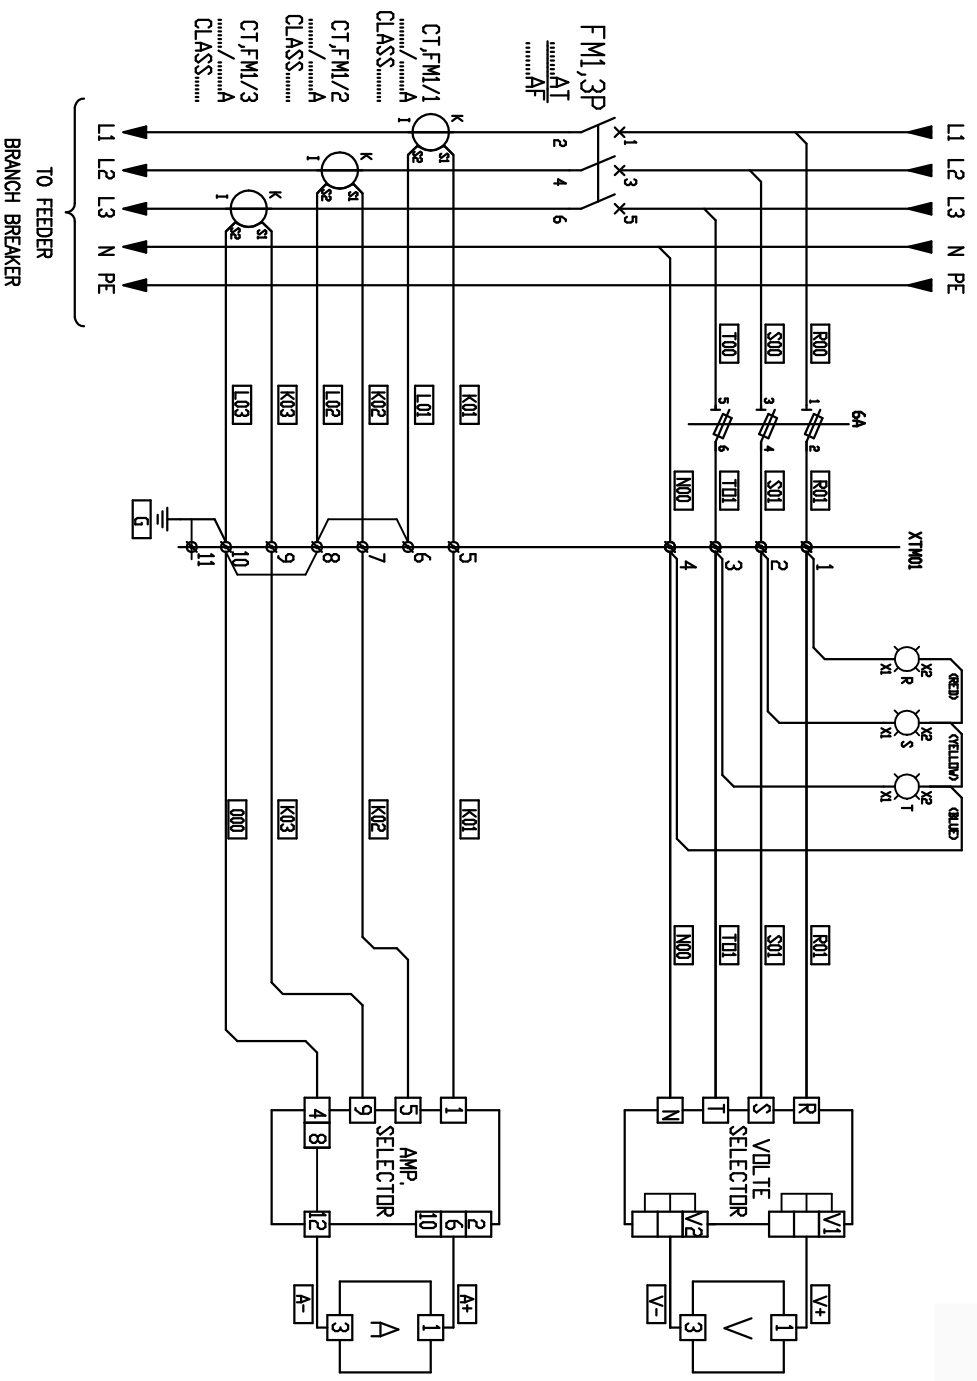

IN COMING FROM (.....)
BY ELECTRICAL CONTRACTOR
3 PH 4W. 50 Hz. 400V/230V

PRI PRODUCTS CO.,LTD 71/25-27 Moo 5, Bangkruey-saihoi Bangbue thong, Non thaburi 11110 Tel : 02-903-6637-9 E-mail: salepri-products@gmail.com		CUSTOMER : PROJECT : PRODUCT :	Design by : dumrong Drawn by : Checked by : dumrong Engineer Drawing number : Date : 2025-02-4 Details : Page No.