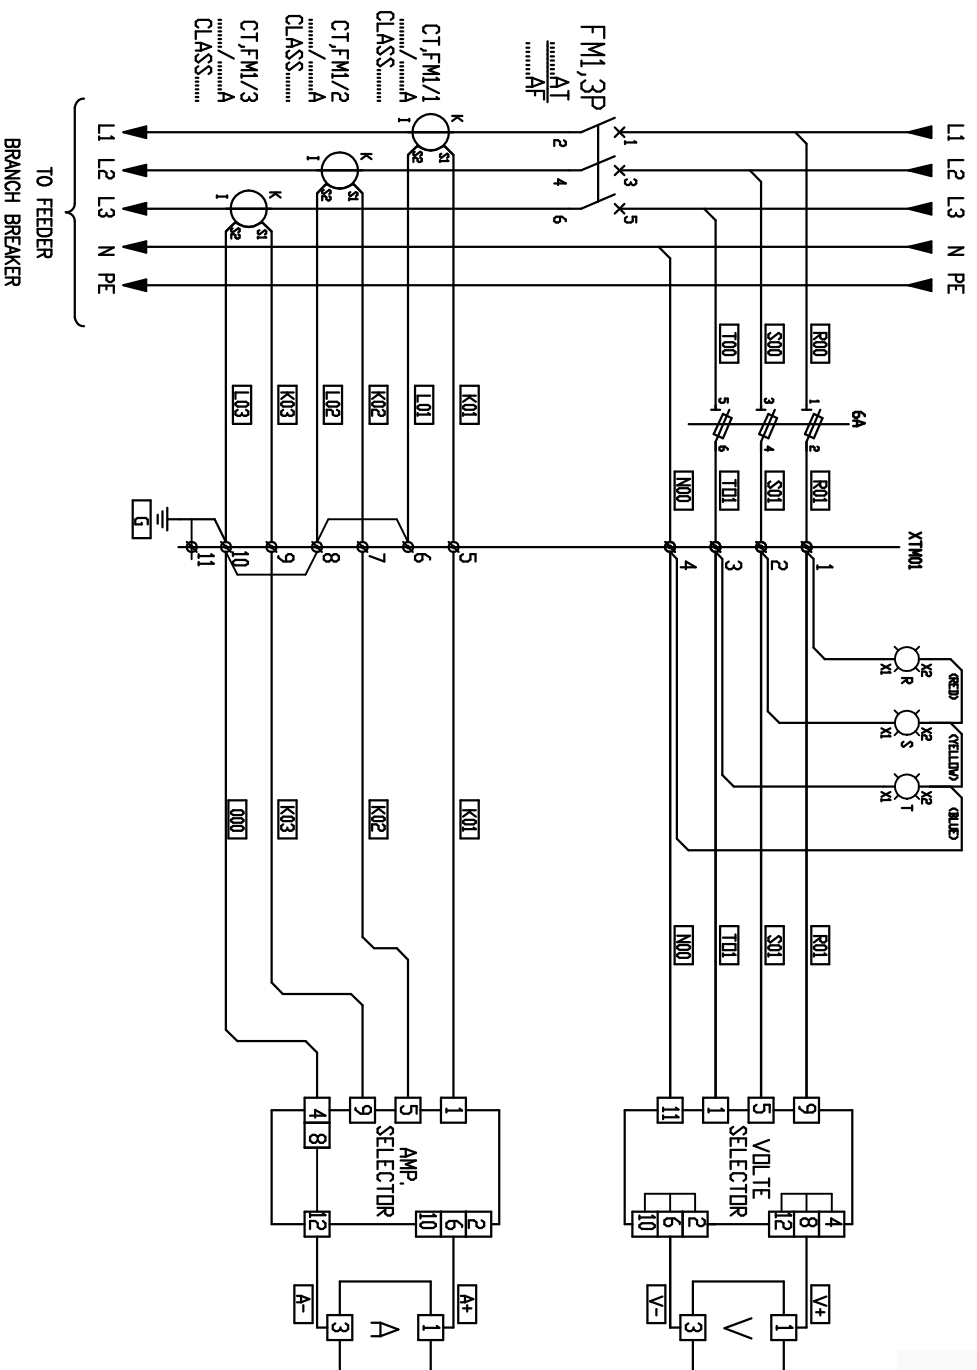

IN COMING FROM (.....)  
 BY ELECTRICAL CONTRACTOR  
 3 PH 4W. 50 Hz. 400V/230V

<b>PRI PRODUCTS CO.,LTD</b> 71/25-27 Moo 5, Bangkruey-sai noi Bangbue thong, Non thaburi 11110 Tel : 02-903-6637-9 Email: salepri-products@gmail.com		CUSTOMER : DESIGNER : dumrong DRAWN BY : dumrong CHECKED BY : dumrong	PROJECT : ENGINEER : DRAWING NUMBER : DATE : 2025-02-4	PRODUCT : xx DETAILS :	Page No. 1-1
---	--	--	---	------------------------------	-----------------